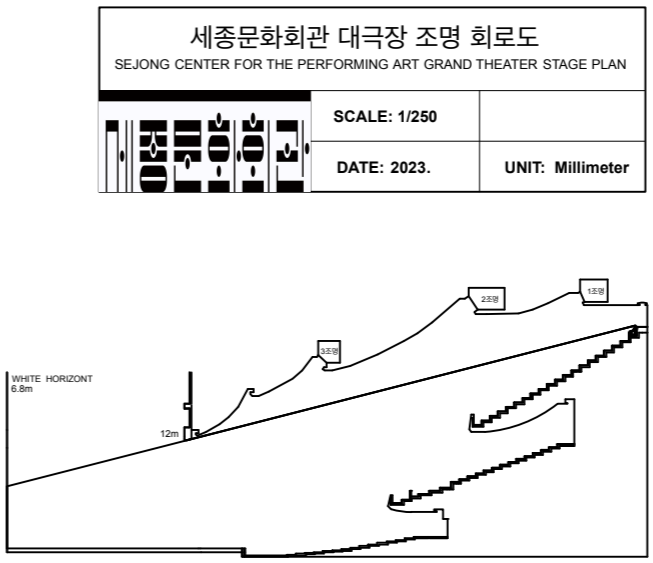

범례 (LEGEND)

-  ROBERT JULIET 700 SX PROFILE 2KW (for ceiling) 9 ~ 26
-  ROBERT JULIET 710 SX2 PROFILE 2.5KW (for ceiling) 10 ~ 25
-  ADB ZOOM DN205 PROFILE 2KW (for side front) 10 ~ 22
-  UPPER HORIZONT LIGHT (flood 1kw)
-  BORDER LIGHT (flood 0.5kw)
4COLOR FIXED (R/G/Y/B)
-  USHIO FOLLOW SPOT 3KW
-  ETC S-4 575W ELLIPSOIDAL 10'
-  RD전원, DMX, VGA
-  SET BATTEN
MAIN CURTAIN
HOUSE CURTAIN
SIDE CURTAIN
-  SOUND REFLECTING BOARD
-  WHITE HORIZONT
-  REAR SCREEN
-  BLACK HORIZONT